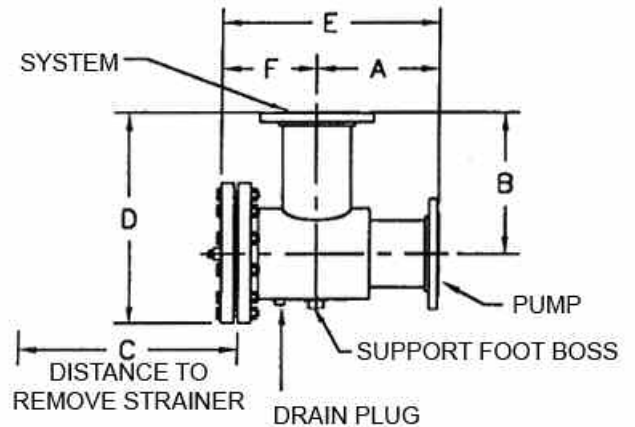

Large Sized Flow Diverters

Flow Diverters

- Carbon Steel Construction
- Space Saving Design
- Combines Strainer & 90° Elbow
- Back Pull Out Strainer
- Class 125/150 Flanged
- Stainless Steel Strainer
- 20 Mesh Stainless Startup Screen
- Straightening Vanes (Stainless Steel Material upon request)
- 175 PSI Pressure Rating
- Maximum Temperature 350° Degrees
- Larger Sizes upon Request
- Grooved Ends (available upon request)

Dimensions are subject to change without notice, please confirm actual dimensions with factory at time of order.

Dimensions

Model Number	System Connection	Pump Connection	A	B	C	D	E	F
FD1410	14"	10"	17"	17"	19 7/8"	29 1/2"	29 5/8"	12 5/8"
FD1412	14"	12"	17"	17"	19 7/8"	29 1/2"	29 5/8"	12 5/8"
FD1414	14"	14"	18"	18"	21 1/2"	31 3/4"	31 3/4"	13 3/4"
FD1610	16"	10"	18"	18"	21 1/2"	31 3/4"	31 3/4"	13 3/4"
FD1612	16"	12"	18"	18"	21 1/2"	31 3/4"	31 3/4"	13 3/4"
FD1614	16"	14"	18"	18"	21 1/2"	31 3/4"	31 3/4"	13 3/4"
FD1812	18"	12"	30"	27"	33.75"	43.00"	51.15"	21.15"
FD1814	18"	14"	30"	27"	33.75"	43.00"	51.15"	21.15"
FD2012	20"	12"	30"	27"	33.75"	43.00"	51.15"	21.15"
FD2014	20"	14"	30"	27"	33.75"	43.00"	51.15"	21.15"
FD2016	20"	16"	30"	27"	33.75"	43.00"	51.15"	21.15"
FD2020	20"	20"	30"	27"	33.75"	43.00"	51.15"	21.15"
FD2414	24"	14"	36.44"	28.75"	33.69"	48.13"	58.88"	22.44"
FD2416	24"	16"	36.44"	28.75"	33.69"	48.13"	58.88"	22.44"
FD2420	24"	20"	36.44"	28.75"	33.69"	48.13"	58.88"	22.44"