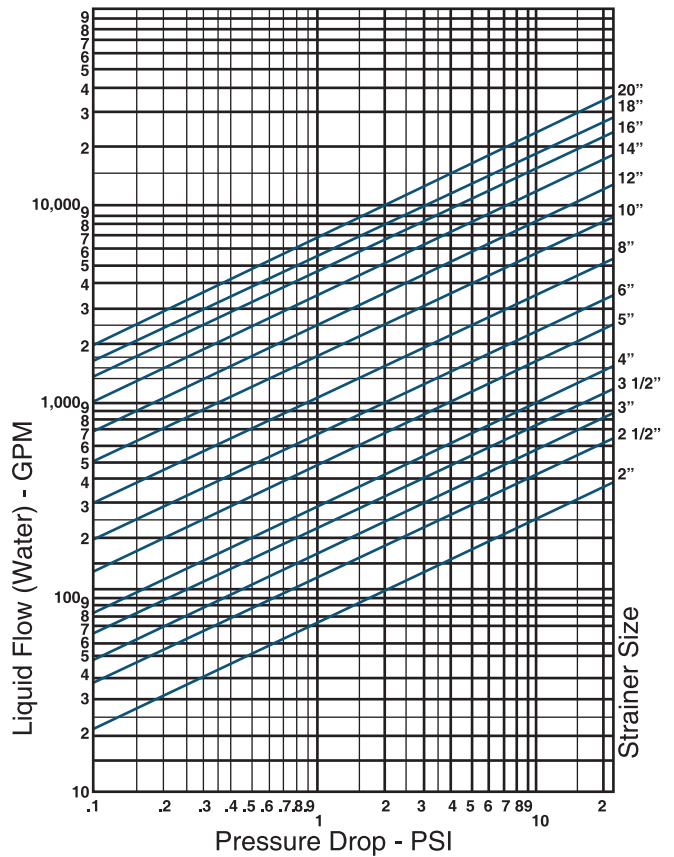

Y-Type Strainers - Flanged and Threaded Flow Chart

Flow Rate vs Pressure Drop

Y-Type Strainers - Threaded

Y-Type Strainers - Flanged

JOB NAME _____
 LOCATION _____

 CONTRACTOR _____
 CONTRACTOR P.O. NO. _____

ITEMS	QUANTITY
_____	_____
_____	_____
_____	_____
_____	_____
_____	_____

1005 E. Houston
 Broken Arrow, OK 74012
 Toll Free: 866-204-5229
 PH: 918-317-0401
 FAX: 918-317-0407
 www.wheatleyhvac.com
 e-mail: sales@globalflowproducts.com