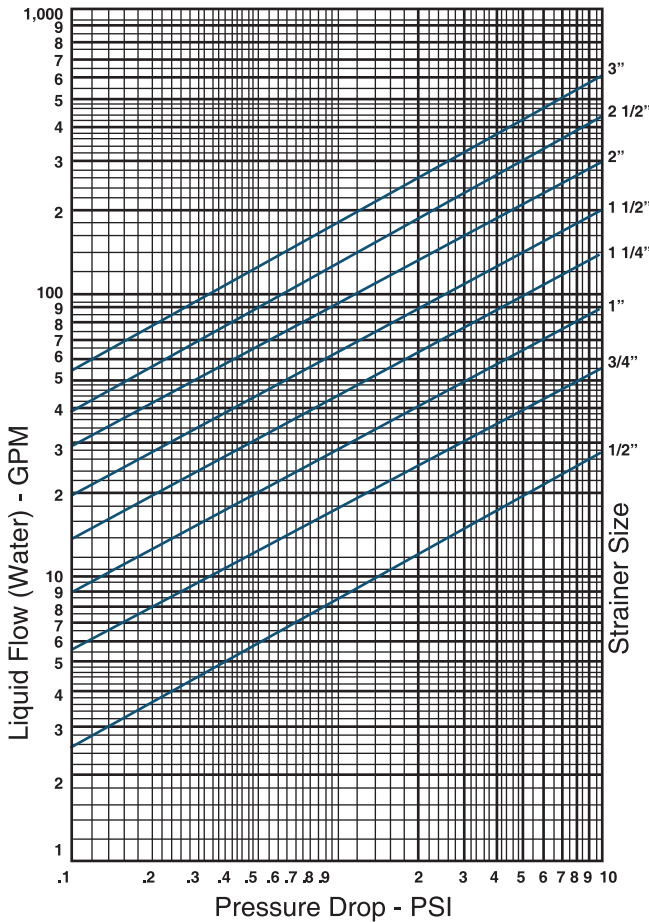

Y-Type Strainers - Flanged and Threaded Flow Chart

Flow Rate vs Pressure Drop

Y-Type Strainers - Threaded

Y-Type Strainers - Flanged

JOB NAME _____
 LOCATION _____

 CONTRACTOR _____
 CONTRACTOR P.O. NO. _____

ITEMS	QUANTITY
_____	_____
_____	_____
_____	_____
_____	_____
_____	_____

1005 E. Houston
 Broken Arrow, OK 74012
 Toll Free: 866-204-5229
 PH: 918-317-0401
 FAX: 918-317-0407
 www.wheatleyhvac.com
 e-mail: sales@globalflowproducts.com