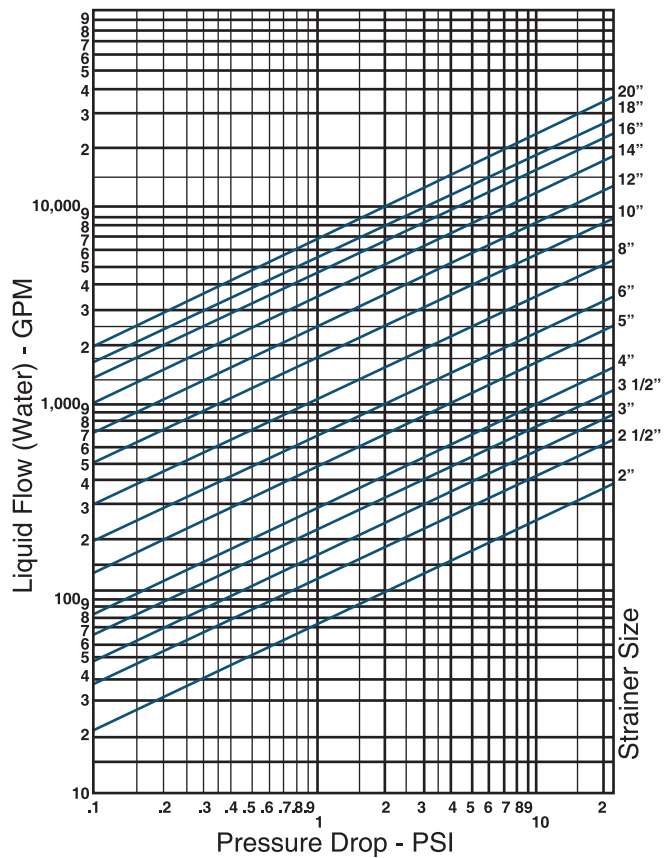

CAST IRON Y-Type Strainers

Pressure Drop Chart

Flanged and Threaded

Flow Rate vs Pressure Drop

Y-Type Strainers - Threaded

Y-Type Strainers - Flanged

JOB NAME _____
 LOCATION _____

 CONTRACTOR _____
 CONTRACTOR P.O. NO. _____

ITEMS	QUANTITY
_____	_____
_____	_____
_____	_____
_____	_____
_____	_____

1005 E. Houston
 Broken Arrow, OK 74012
 Toll Free: 866-204-5229
 PH: 918-317-0401
 FAX: 918-317-0407
 www.wheatleyhvac.com
 e-mail: sales@globalflowproducts.com