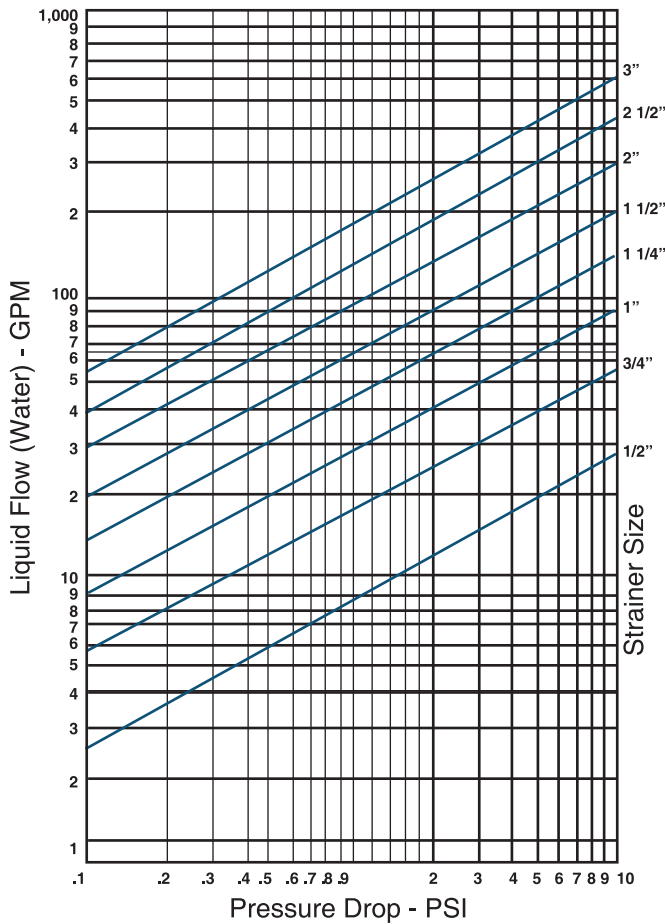

CAST IRON Y-Type Strainers

Pressure Drop Chart

Flanged and Threaded

Flow Rate vs Pressure Drop

Y-Type Strainers - Threaded

Y-Type Strainers - Flanged

JOB NAME _____
 LOCATION _____

 CONTRACTOR _____
 CONTRACTOR P.O. NO. _____

ITEMS	QUANTITY
_____	_____
_____	_____
_____	_____
_____	_____
_____	_____

1005 E. Houston
 Broken Arrow, OK 74012
 Toll Free: 866-204-5229
 PH: 918-317-0401
 FAX: 918-317-0407
 www.wheatleyhvac.com
 e-mail: sales@globalflowproducts.com