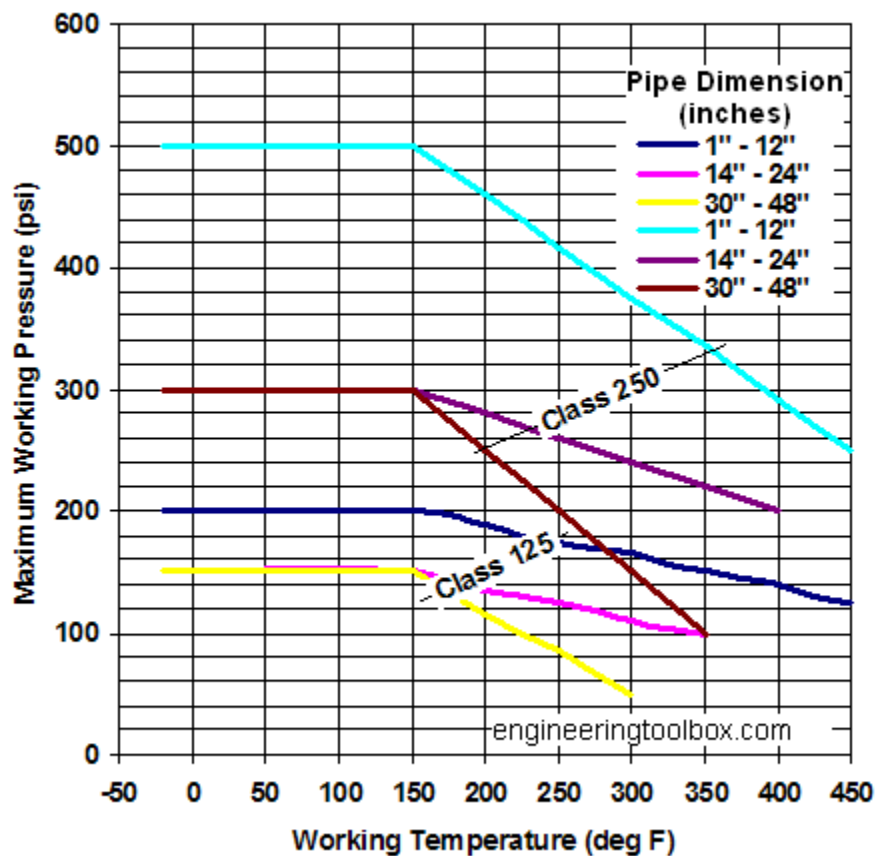

The maximum working pressure of cast iron pipe and fittings - flanged fittings according ANSI B16.1 can be found in the diagram and table below

1005 E. Houston, Broken Arrow, OK 74012
 Toll Free: 866-204-5229 PH: 918-317-0401
 FAX: 918-317-0407