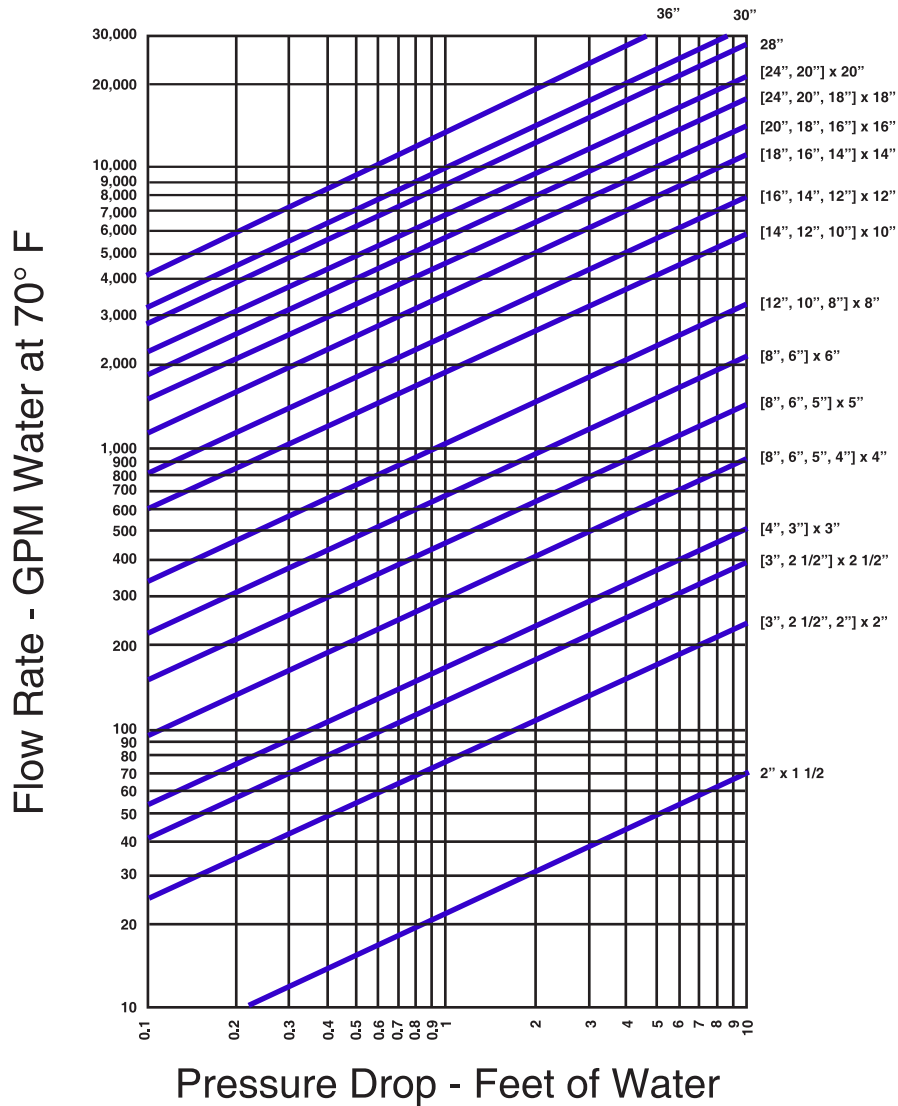

American Wheatley Fabricated Flow Diverter/Suction Diffuser Pressure Drop Chart vs Flow Rate

JOB NAME _____
 LOCATION _____

 CONTRACTOR _____
 CONTRACTOR P.O. NO. _____

ITEMS	QUANTITY
_____	_____
_____	_____
_____	_____
_____	_____
_____	_____
_____	_____